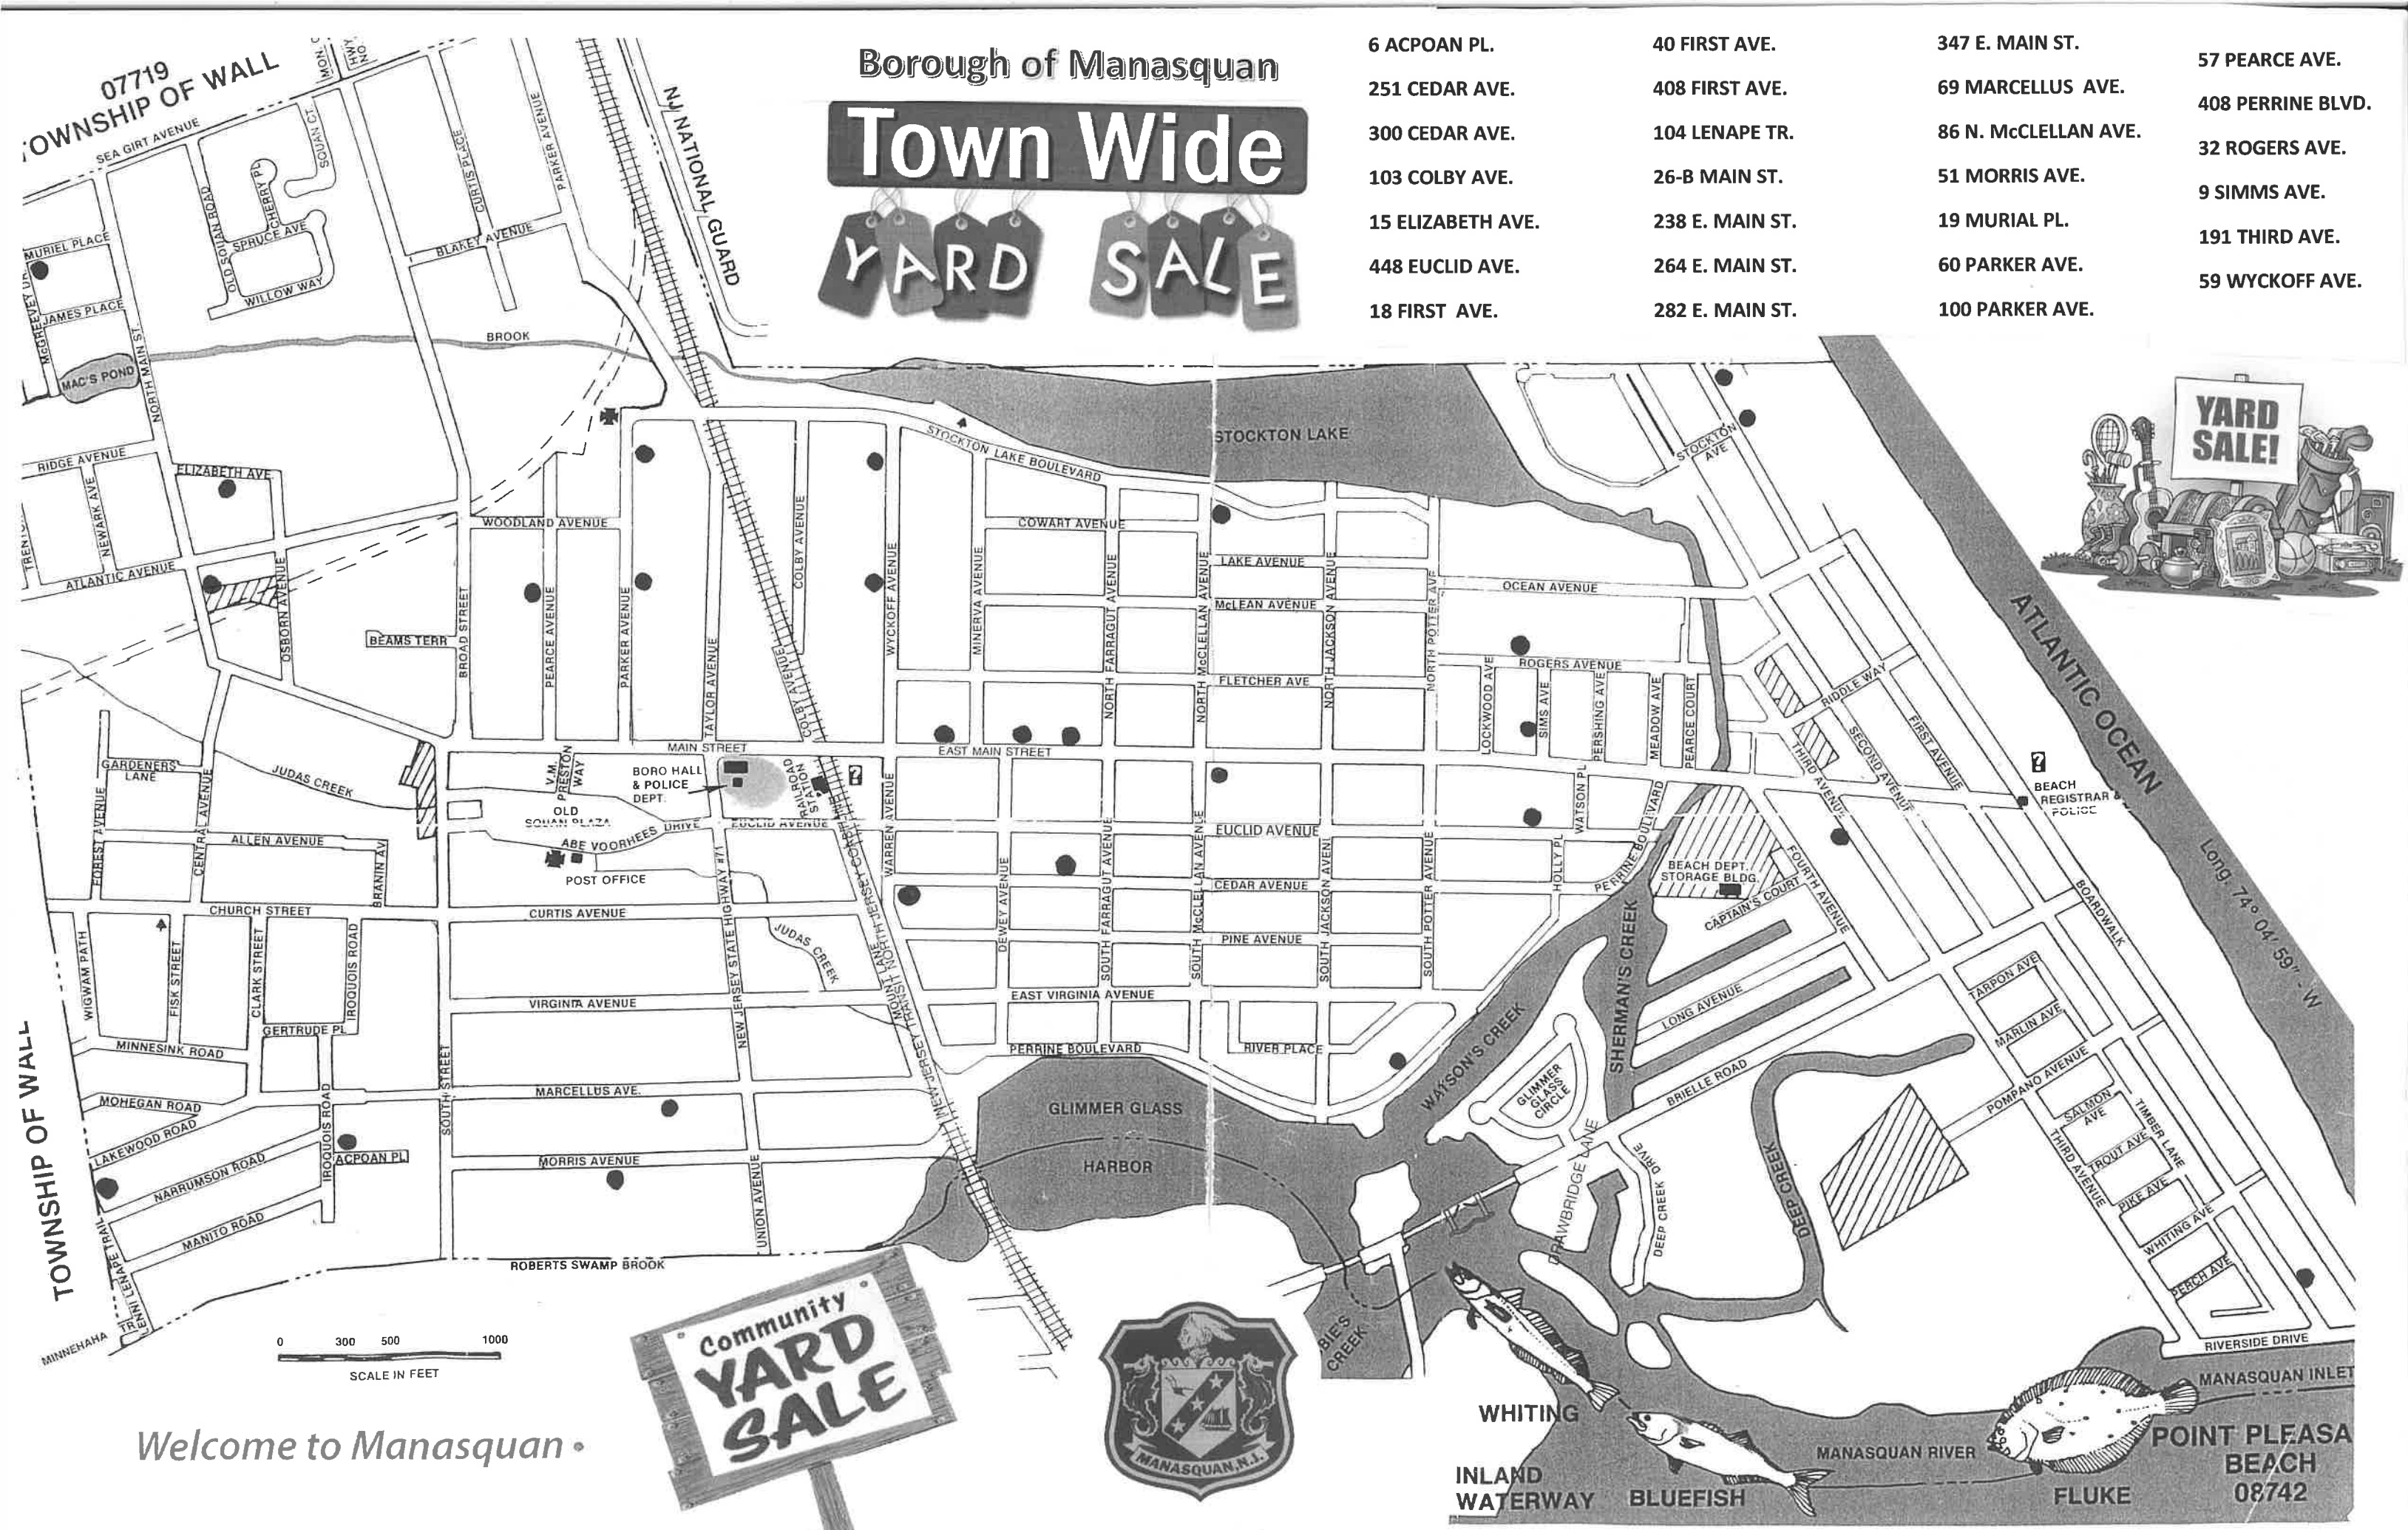

Borough of Manasquan

Town Wide YARD SALE

- 6 ACPOAN PL.
- 251 CEDAR AVE.
- 300 CEDAR AVE.
- 103 COLBY AVE.
- 15 ELIZABETH AVE.
- 448 EUCLID AVE.
- 18 FIRST AVE.

- 40 FIRST AVE.
- 408 FIRST AVE.
- 104 LENAPE TR.
- 26-B MAIN ST.
- 238 E. MAIN ST.
- 264 E. MAIN ST.
- 282 E. MAIN ST.

- 347 E. MAIN ST.
- 69 MARCELLUS AVE.
- 86 N. McCLELLAN AVE.
- 51 MORRIS AVE.
- 19 MURIAL PL.
- 60 PARKER AVE.
- 100 PARKER AVE.

- 57 PEARCE AVE.
- 408 PERRINE BLVD.
- 32 ROGERS AVE.
- 9 SIMMS AVE.
- 191 THIRD AVE.
- 59 WYCKOFF AVE.

07719 TOWNSHIP OF WALL

TOWNSHIP OF WALL

0 300 500 1000
SCALE IN FEET

Welcome to Manasquan

WHITING
INLAND WATERWAY BLUEFISH
FLUKE
MANASQUAN RIVER
POINT PLEASANT BEACH
08742